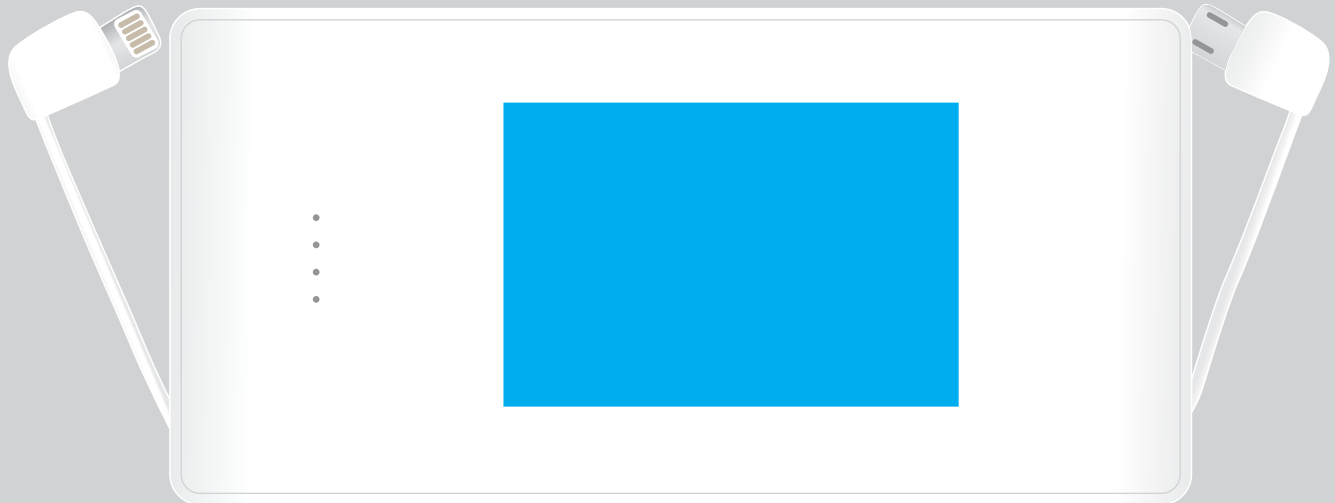

ARTWORK FOR APPROVAL

IMPORTANT: This drawing is for approximate print positional purposes only. It is not intended to be an exact scale or detailed representation of the product. Colour proofs are to be used as a guide only and not a true representation of true product or print colour. If item colours are important, order a sample from our current shipment.

Order #
Proof #1
Date 00/00/00

Product Code : LL0519
Description : Nova Power Bank
Item Colour/s : White
Quantity :
Decoration Type : Pad
Print Colour

Maximum print area: 60mmL x 40mmH
Actual print size: