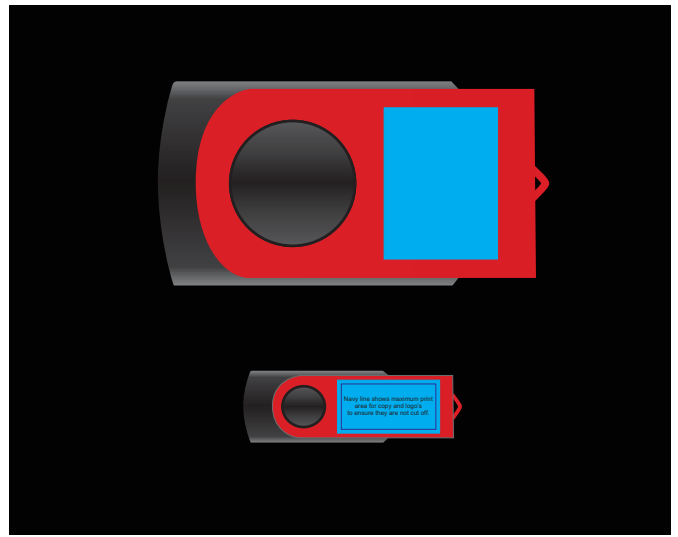

ARTWORK FOR APPROVAL

IMPORTANT: This drawing is for approximate print positional purposes only. It is not intended to be an exact scale or detailed representation of the product. Colour proofs are to be used as a guide only and not a true representation of true product or print colour. If item colours are important, order a sample from our current shipment.

Order #
Proof #1
Date 00/00/00

Product Code : LL8274
Description : Superior Gift Set - Swivel Power Bank & Swivel Flash Drive
Item Colour/s : Silver, Orange, Red, Purple, Green, Light Blue, Dark Blue, Black
Quantity :
Decoration Type : 4CP Digital Direct (Power Bank + Flash Drive) + Pad (Box)
Print Colour

Standard Inclusions

Micro USB Cable 

DIGITAL DIRECT: This item is digitally printed in CMYK.
If pantone colour matching is important we require you to provide specific PMS colours, and we will produce closest CMYK colour match possible (to CP equivalent of coated pantone colours - perfect colour match not guaranteed). Vector art is required for colour matching. We are unable to edit colours in rasterized images. Print colours may be altered in appearance if placed on a strong colour background.

BELOW IS 50% OF ACTUAL SIZE

Metallic Silver or Gold print recommended

Maximum print area: 60mmL x 60mmH
Actual print size:

Example of the product inside the black gift box

INTERNAL USE ONLY

INT:

QC Code:	New Pte # _____	Info:	Q: _____	Ctns: _____	Wt(kg): _____
PP:	Prt Int: _____	Prep:	S: _____	D: _____	
Rpt Ord:	Rpt Pte # _____	Cat:	E: _____	Ctns: _____	Wt(kg): _____
Split: Y/N	Mach: _____	U/P Int: _____	R/P Int: _____	R: _____	D: _____
Courier:					Total Wt(kg): _____