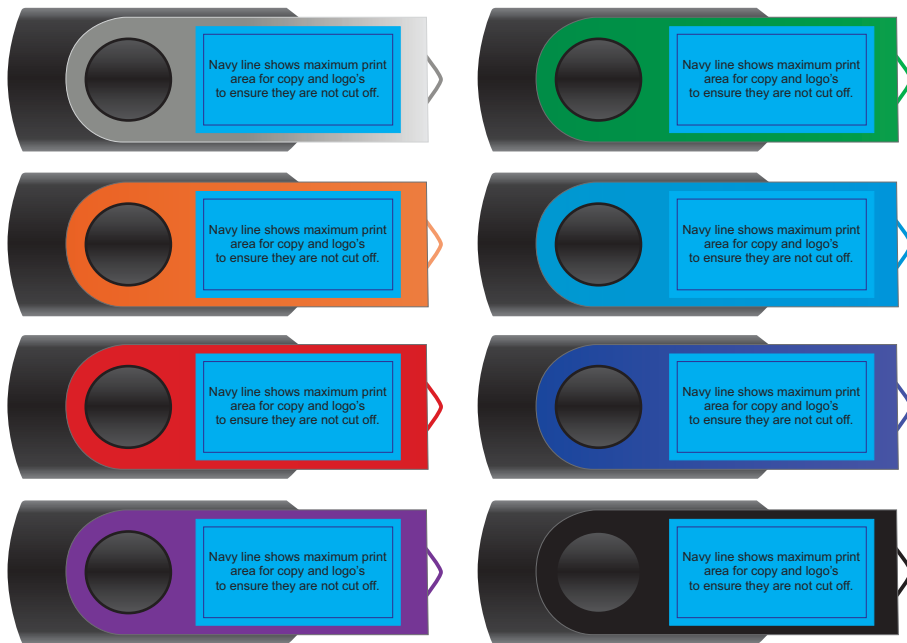

Maximum print area: 27mmL x 14mmH
Actual print size: