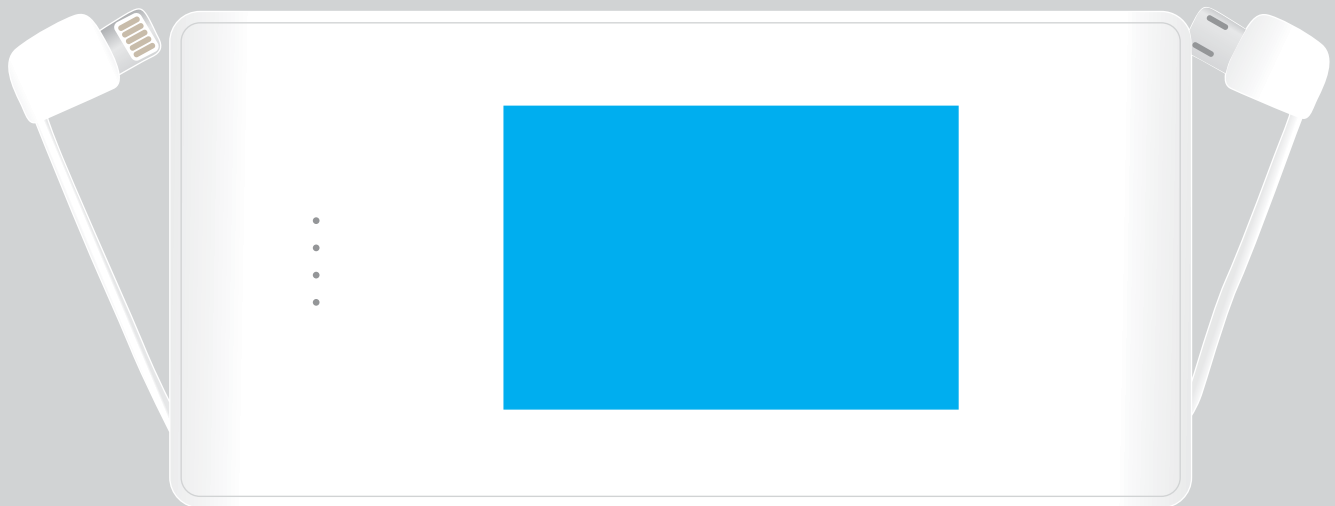

ARTWORK FOR APPROVAL

IMPORTANT: This drawing is for approximate print positional purposes only. It is not intended to be an exact scale or detailed representation of the product. Colour proofs are to be used as a guide only and not a true representation of true product or print colour. If item colours are important, order a sample from our current shipment.

Order #
Proof #1
Date 00/00/00

Product Code : LL0519
Description : Nova Power Bank
Item Colour/s : White
Quantity :
Decoration Type : Pad
Print Colour

Maximum print area: 60mmL x 40mmH
Actual print size: